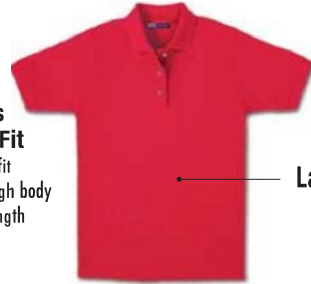

FIND YOUR CORRECT FIT

2 FITS
FOR EVERY BODY

Men's Classic Fit
Standard fit
Roomy across chest & shoulder
Straight through body

Men's

Men's Relaxed Fit
Wider cut across shoulder & chest

Ladies Classic Fit
Standard fit
Straighter through body
Standard length

Ladies

Ladies Feminine Fit
Contoured Sides
Shorter sleeves
Trimmer fit

HOW TO MEASURE

Neck
Measure around neck just below larynx

Chest
Measure across fullest part of chest under arms

Waist
Measure natural waistline above top of hip bones