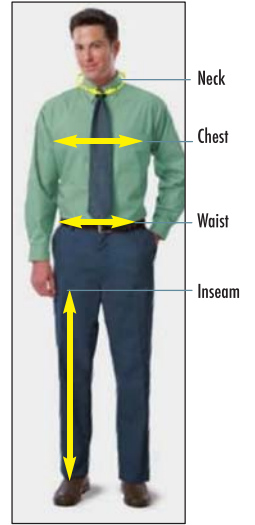

FIND YOUR CORRECT FIT

2 FITS
FOR EVERY BODY

Men's Classic Fit
Standard fit
Roomy across chest & shoulder
Straight through body

Men's

Men's Relaxed Fit
Wider cut across shoulder & chest

Ladies Classic Fit
Standard fit
Straighter through body
Standard length

Ladies

Ladies Feminine Fit
Contoured Sides
Shorter sleeves
Trimmer fit

HOW TO MEASURE

Neck
Measure around neck just below larynx

Chest
Measure across fullest part of chest under arms

Waist
Measure natural waistline above top of hip bones

Sleeve
Measure from center of back of neck, across shoulders, down to cuff

Inseam
Measure similar pants that fit well, from the crotch seam to top of shoe to be worn

Body measurements shown below, not garment specs