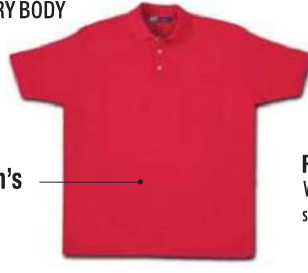

FIND YOUR CORRECT FIT

2 FITS
FOR EVERY BODY

Men's Classic Fit
Standard fit
Roomy across chest & shoulder
Straight through body

Men's

Men's Relaxed Fit
Wider cut across shoulder & chest

Ladies Classic Fit
Standard fit
Straighter through body
Standard length

Ladies

Ladies Feminine Fit
Contoured Sides
Shorter sleeves
Trimmer fit

HOW TO MEASURE

Neck
Measure around neck just below larynx

Chest
Measure across fullest part of chest under arms

Waist
Measure natural waistline above top of hip bones